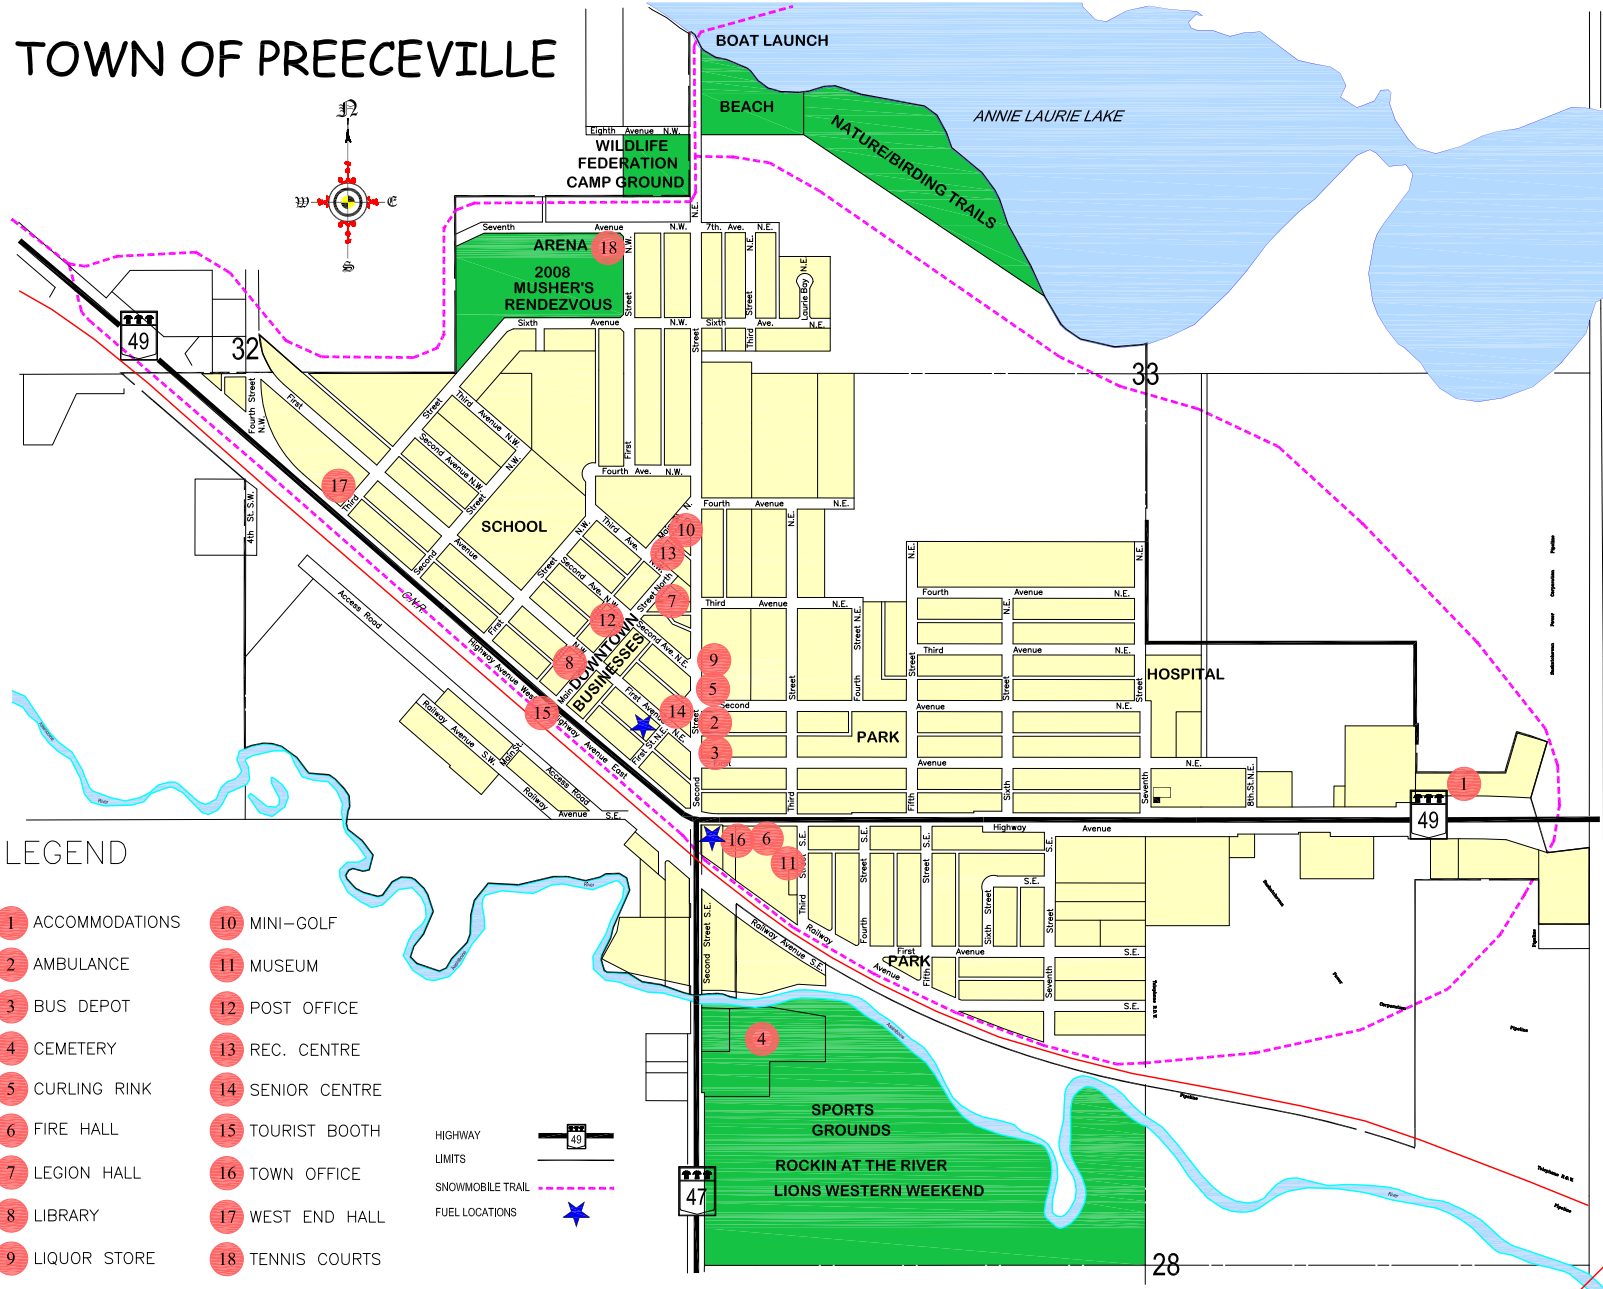

TOWN OF PREECEVILLE

LEGEND

- | | |
|------------------|------------------|
| 1 ACCOMMODATIONS | 10 MINI-GOLF |
| 2 AMBULANCE | 11 MUSEUM |
| 3 BUS DEPOT | 12 POST OFFICE |
| 4 CEMETERY | 13 REC. CENTRE |
| 5 CURLING RINK | 14 SENIOR CENTRE |
| 6 FIRE HALL | 15 TOURIST BOOTH |
| 7 LEGION HALL | 16 TOWN OFFICE |
| 8 LIBRARY | 17 WEST END HALL |
| 9 LIQUOR STORE | 18 TENNIS COURTS |

- HIGHWAY LIMITS
- SNOWMOBILE TRAIL
- FUEL LOCATIONS